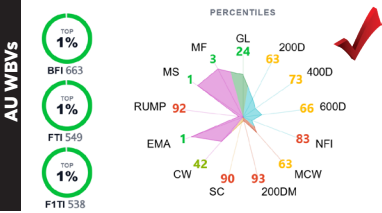

Trait	GL	BW	200D	400D	600D	NFI	MCW	200DM	SC	CW	EMA	RUMP	MS	MF
WBV	-1.6	-1.3	7	7	12	0.09	17	-6.6	-1.4	27	14.9	2.6	4.6	1.23
Acc	76%	75%	74%	73%	71%	48%	66%	68%	53%	72%	64%	69%	71%	66%

#11 TOP Marble Score female in the US! With a 4.6, this Itoguni daughter follows right in her sire's footsteps with extreme marbling ability. It doesn't stop there with a Top 1% EMA coupled with her Top 3% Marble Fineness, this female screams immense carcass quality. With Index values ALL in the Top 1%, we have ourselves a donor prospect ready to be paired with just about any sire.