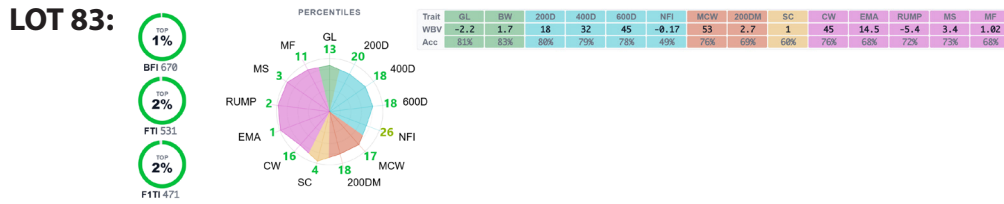

LOT 38: Will sell present at the auction