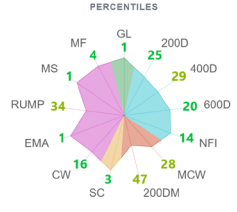

TRENT BRIDGE N346

Sold by: KIKER CATTLE CO

SIRE

COATES ITOSHIGENAMI G113 ..... SUMO CATTLE ITOSHIGENAMI C0158
SUNNYSIDE Q0540 ..... COATES TANI C446
SUNNYSIDE M0074 ..... SUMO CATTLE CO MICHIFUKU F126
SUNNYSIDE F E36

DAM

ARUBIAL UNITED P0342 ..... SUMO CATTLE CO MICHIFUKU F126
TM HIKOKURA MICHIFUKU 100K ..... MACQUARIE WAGYU C1624
TBR HIKOKURA 035 3025Z ..... WORLD K'S SHIGESHIGETANI 1593
IWG MS ITOSHIGENAMI 035X

Trait	GL	BW	200D	400D	600D	NFI	MCW	200DM	SC	CW	EMA	RUMP	MS	MF
WBV	-6	0	17	26	43	-0.25	42	-0.7	1.1	44	15.2	-1.8	4	1.21
Acc	82%	88%	78%	77%	75%	45%	72%	65%	59%	74%	65%	71%	72%	67%

AU WBVs

- TOP 1% BFI 733
- TOP 1% FTI 586
- TOP 1% F1TI 524