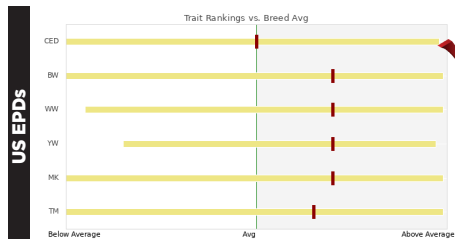

Growth, Carcass & Milk - ALL in 1 package! Don't miss out on a red bull as balanced as any and power packed with a pedigree that hosts a number of the most influential red bloodlines the breed has to offer; Rueshaw, Umamaru (twice) and Kalanga Red Star. Grand dam, Rowe Red Star, sold for $50,000 plus a daughter sired by Umamaru sold for $65,000 - both to JB Ranch. This is all bundled into one very high performing stellar phenotyped individual.

RED BULL
AF371096

Recessives: FREE