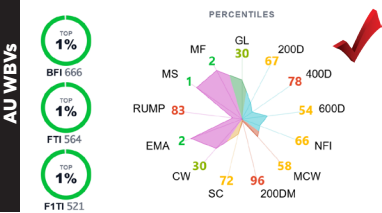

Trait	GL	BW	200D	400D	600D	NFI	MCW	200DM	SC	CW	EMA	RUMP	MS	MF
WBV	-1.6	-1.3	7	7	12	0.09	17	-6.6	-1.4	27	14.9	2.6	4.6	1.23
Acc	76%	75%	74%	73%	71%	48%	66%	68%	53%	72%	64%	69%	71%	66%

#11 TOP Marble Score female in the US! With a 4.6, this Itoguni daughter follows right in her sire's footsteps with extreme marbling ability. It doesn't stop there with a Top 1% EMA coupled with her Top 3% Marble Fineness, this female screams immense carcass quality. With Index values ALL in the Top 1%, we have ourselves a donor prospect ready to be paired with just about any sire.

Another great high caliber carcass maker. With a Marble Score in the Top 1% and both a Marble Fineness and EMA in the Top 2%, the high quality carcass genetics carries on through her direct sire and the United/L0010 combination making up the maternal side of the pedigree. With ALL three indexes in the Top 1%, this female should be on everyone's most wanted list.