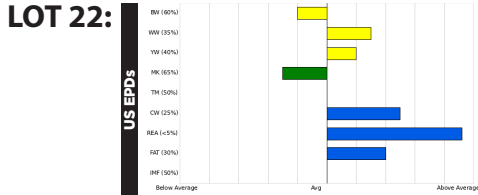

LOT 38: Will sell present at the auction

PASSION PRIME ADDED FEMALE LOTS

84 CHOICE OF ITOGUNI DAUGHTERS

SELLING NON-PRESENT
LOCATED IN WESTMINSTER, MD

84A WEDEKIND FARMS SAGE

DOB: 08/27/2025

Sold by: WEDEKIND FARMS