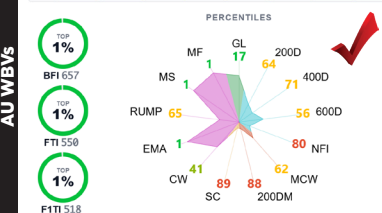

84C WEDEKIND FARMS BOSIE

DOB: 9/07/2025

Sold by: WEDEKIND FARMS

BLACK FEMALE
WFNF25W75
Recessives: CHSC
Sells: OPEN

SIRE MAYURA L0010 ..... MAYURA ITOSHIGENAMI JNR
WYNDFORD ITOGUNI 308H MAYURA H0159
LMR MS KITAGUNI 6301D ..... WORLD K'S KITAGUNI JR
LMR MS ITOSHIGENAMI 2449Z

DAM ARUBIAL UNITED P0342 ..... SUMO CATTLE CO MICHIFUKU F126
WEDEKIND FARMS ROYAL MACQUARIE WAGYU C1624
LMR MS MAYURA 0741H ..... MAYURA L0010
LMR MS AOICHI 5542C

Trait	GL	BW	200D	400D	600D	NFI	MCW	200DM	SC	CW	EMA	RUMP	MS	MF
WBV	-1.9	-0.1	7	8	19	0.07	18	-5.5	-1.4	28	14.1	0.2	4.3	1.49
Acc	76%	76%	74%	74%	71%	46%	67%	68%	51%	72%	64%	69%	71%	66%

A full sister to the "B" female and a paternal sister to the "A" - again bringing a power punch in the carcass department with a Top 1% Marble Score, Marble Fineness and EMA. With a Top 1% in each of her index values, she too is on point and will make this choice lot the hardest decision of the entire auction.