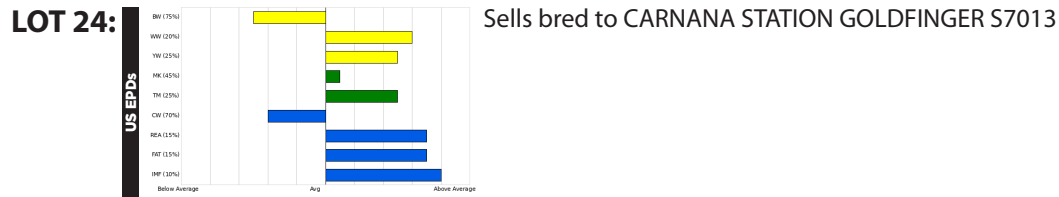

PASSION *for* PRIME UPDATES

LOT 6: **DAM** ARUBIAL UNITED P0342 SUMO CATTLE CO MICHIFUKU F126
CRIMSON KING SHIGESHIGE-UNITED MACQUARIE WAGYU C1624
 STUD YURIKO-TANI 415 WORLD K'S SHIGESHIGETANI 1593
 CHR MS FUKUTSURU 148N