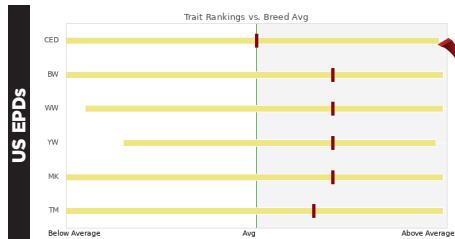

A full sister to the "B" female and a paternal sister to the "A" - again bringing a power punch in the carcass department with a Top 1% Marble Score, Marble Fineness and EMA. With a Top 1% in each of her index values, she too is on point and will make this choice lot the hardest decision of the entire auction.

DAM
WSI UMEMARU.....HIKARI
ROWE MS UMEMARU R15G ET.....DAI-JU 10 MITSUMARU KO 76
ROWE MS RED STAR.....KALANGA RED STAR C402
803 ID

Growth, Carcass & Milk - ALL in 1 package! Don't miss out on a red bull as balanced as any and power packed with a pedigree that hosts a number of the most influential red bloodlines the breed has to offer; Rueshaw, Umamaru (twice) and Kalanga Red Star. Grand dam, Rowe Red Star, sold for \$50,000 plus a daughter sired by Umamaru sold for \$65,000 - both to JB Ranch. This is all bundled into one very high performing stellar phenotyped individual.