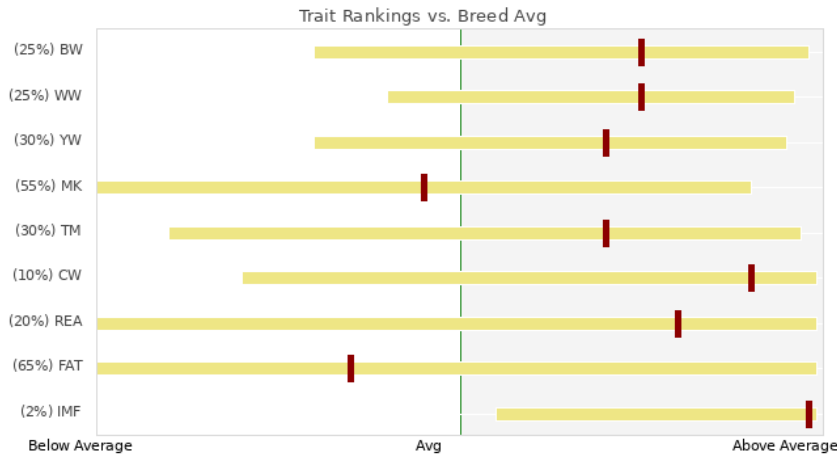

SALE UPDATES

All animals have tested negative for both BLV and Johne's

LOT 1A: TAG P4 - FB142620

	BW	WW	YW	Milk	TMat	CW	REA	FAT	IMF	\$F1	\$FB
EPD	-1.0	6	6	0	3	9	0.13	0.02	2.60	\$83.38	\$182.01
% Rank	25	25	30	55	30	10	20	65	2	N/A	N/A

LOT 2A: TAG P6 - FB142622

	BW	WW	YW	Milk	TMat	CW	REA	FAT	IMF	\$F1	\$FB
EPD	-1.0	6	6	0	3	9	0.13	0.02	2.60	\$83.38	\$182.01
% Rank	35	25	30	65	30	20	40	65	10	N/A	N/A

LOT 60: right eye has a white spot - bull is healthy and vision is 100%