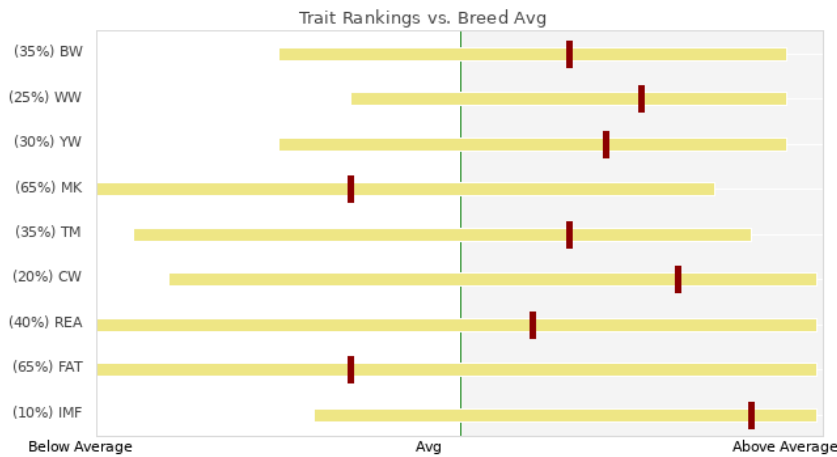

SALE UPDATES

All animals have tested negative for both BLV and Johne's

LOT 1A: TAG P4 - FB142620

	BW	WW	YW	Milk	TMat	CW	REA	FAT	IMF	\$F1	\$FB
EPD	-1.0	6	6	0	3	9	0.13	0.02	2.60	\$83.38	\$182.01
% Rank	25	25	30	55	30	10	20	65	2	N/A	N/A

LOT 2A: TAG P6 - FB142622

	BW	WW	YW	Milk	TMat	CW	REA	FAT	IMF	\$F1	\$FB
EPD	-1.0	6	6	0	3	9	0.13	0.02	2.60	\$83.38	\$182.01
% Rank	35	25	30	65	30	20	40	65	10	N/A	N/A

LOT 60: right eye has a white spot - bull is healthy and vision is 100%