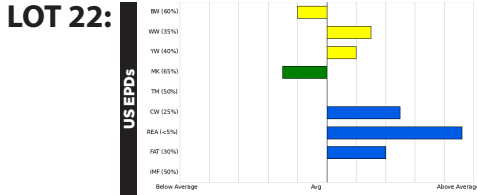

**LOT 83:**

Trait	GL	BW	200D	400D	600D	NFI	MCW	200DM	SC	CW	EMA	RUMP	MS	MF
WBV	-2.2	1.7	18	32	45	-0.17	53	2.7	1	45	14.5	-5.4	3.4	1.02
Acc	81%	83%	88%	79%	78%	49%	76%	69%	68%	70%	68%	72%	73%	68%