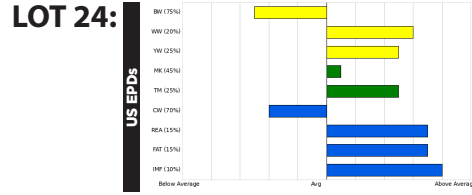

**LOT 83:**

Trait	GL	BW	200D	400D	600D	NFI	MCW	200DM	SC	CW	EMA	RUMP	MS	MF
WBV	-2.2	1.7	18	32	45	-0.17	53	2.7	1	45	14.5	-5.4	3.4	1.02
Acc	81%	83%	88%	79%	78%	49%	76%	69%	68%	70%	68%	72%	73%	68%