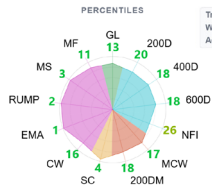

**LOT 83:**

Trait	GL	BW	200D	400D	600D	NFI	MCW	200DM	SC	CW	EMA	RUMP	MS	MF
WBV	-2.2	1.7	18	32	45	-0.17	53	2.7	1	45	14.5	-5.4	3.4	1.02
Acc	81%	83%	88%	79%	78%	49%	76%	69%	68%	70%	68%	72%	73%	68%